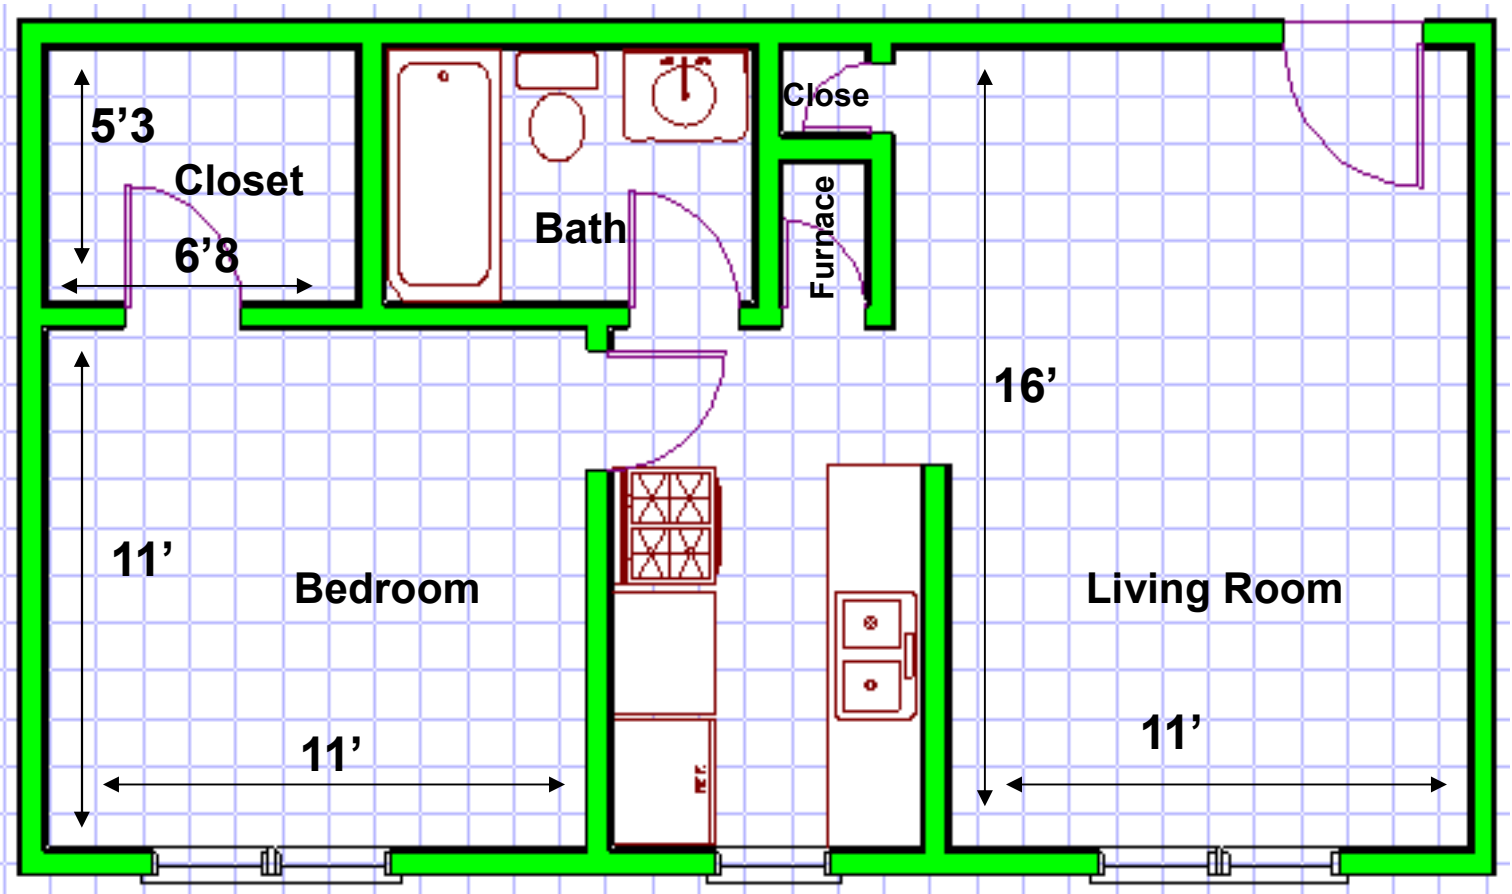

Subject to change without notice

**CALL SUN RESIDENTIAL (502) 637.7490
IF WE ARE NOT IN PLEASE LEAVE A MESSAGE**

**2514 Frankfort Ave.
Louisville, KY 40206**

Aprox: 490 sq. feet